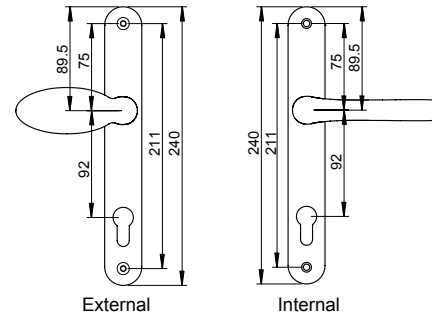

Technical Data

Pz	92 or 62/92
Finishes	Silver F1, chrome PVD, gold F3, gold PVD, black, white
Box Quantity	10

Technical Drawings

E1

E2

E3

E4

Pro-Linea Door Handle Pz 92/62

Our designer range of Pro-Linea door handles makes a bold style statement, enhanced by a range of attractive finishes including:

- Contemporary Chrome
- Elegant Gold
- Traditional Black
- Minimalist White

Both lever and pad Pro-Linea handles have been ergonomically designed for optimum comfort and ease of operation when in use. Their soft lines perfectly complement the chamfered appearance of modern door styles.

For use with unsprung door locks or to avoid the problem of "sagging" handles, a spring module has been built into the Pro-Linea handle backplate to ensure that the handle always returns to 90° after each use.

pro
linea

Part Numbers

Description	Variant	Pz	Silver F1	Chrome PVD	Gold F3	Gold PVD	Black	White
Lever/Lever	E1	92	050420	050421	050423	050424	050427	050428
Lever/Pad	E2	92	050430	050431	050433	050434	050437	050438
Lever/Lever	E3	92/62	050440	050441	050443	050444	050447*	050448
Lever/Pad	E4	92/62	050450	050451	050453	050454	050457	050458

Guarantees & Accreditations

Mechanical Guarantee	10 years	Surface Finish Guarantee (PVD)	2 Years
Labour Guarantee	2 years