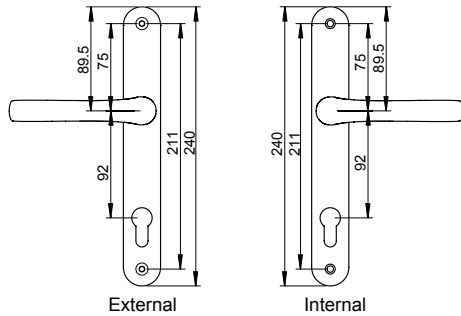

Technical Data

Pz	92 or 62/92
Finishes	Silver F1, chrome PVD, gold F3, gold PVD, black, white
Box Quantity	10

Technical Drawings

E1