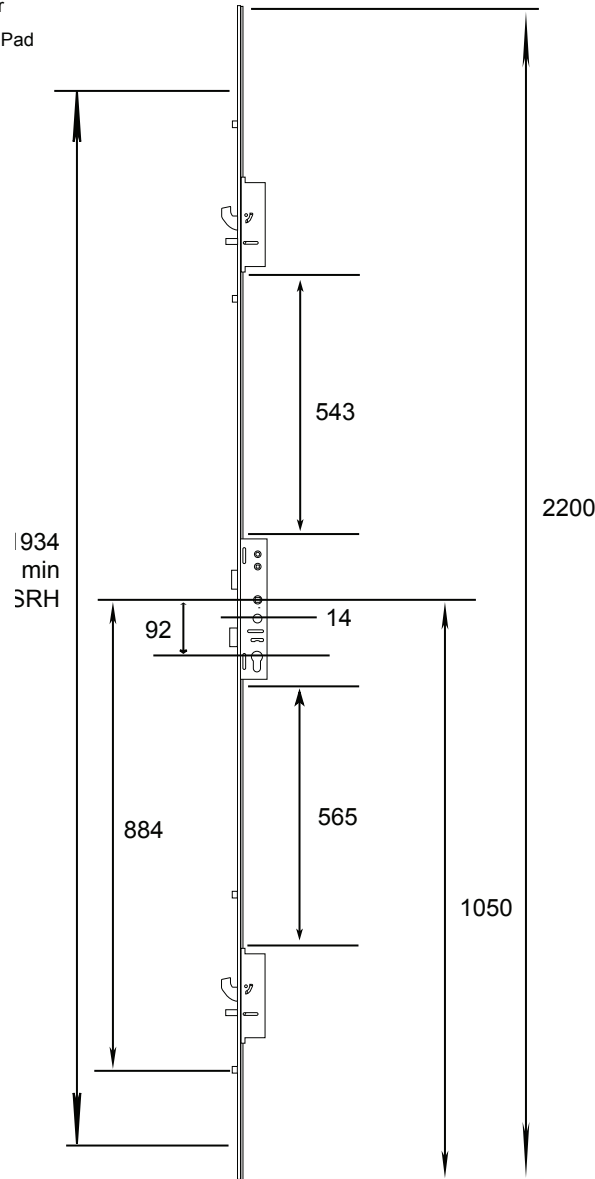

Technical Drawings

Type	2 hook, 2 pin, 4 roller
Operation	Lever/lever or Lever Pad
Pz (mm)	92 or 92/62
Backset (mm)	35
Faceplate (mm)	16

Mila Master PL13 2ER 2 Hook, 2 Pin, 4 Roller

The Mila Master PL13 2ER for residential doors features two independent upward auto-locking hooks while anti-lift pins engage when the hooks are thrown to provide enhanced security. Four pre-compression roller cams in the optimum positions at the top and bottom of the door, providing enhanced sealing.

- 2 Upward locking hooks
- 2 Anti-lift pins automatically engage when hooks are operated to provide enhanced security
- 4 Adjustable roller cams for enhanced sealing and compression, travel before hooks to ensure smooth operation
- Secured by Design licenced product

Part Numbers

Description	Type	Backset (mm)	Hooks	Pins	Rollers	Striker	BOM
PL13 2ER	Standard	35	2	2	4	Individual	PADSPRUNGI
PL13 2ER	Twin Spindle	35	2	2	4	Individual	PADUNSPRUNGI
PL13 2ER	Standard	35	2	2	4	1 Piece	PADSPRUNGOP
PL13 2ER	Twin Spindle	35	2	2	4	1 Piece	PADUNSPRUNGOP
PL13 2ER	Standard	35	2	2	4	Enhanced 1 Piece	PADSPRUNGOPH
PL13 2ER	Twin Spindle	35	2	2	4	Enhanced 1 Piece	PADUNSPRUNGOPH