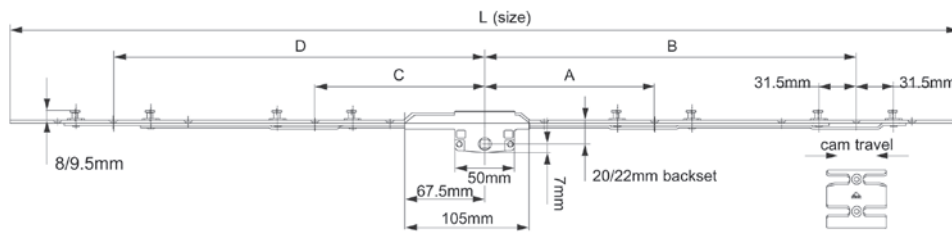

## Technical Data

Backset (mm)	20 & 22
Cam Height (mm)	8 or 9.5
Travel (mm)	20
Faceplate (mm)	16
Size Range (mm)	Min. 400 - max. 1300
Box Quantity	10

## Technical Drawings

Description	L - Size (mm)	Dimensions			
		A	B	C	D
Evolution Duo Cam	400	143	-	143	-
Evolution Duo Cam	550	213	-	213	-
Evolution Duo Cam	750	143	313	143	313
Evolution Duo Cam	850	143	363	143	363
Evolution Duo Cam	950	143	413	143	413
Evolution Duo Cam	1050	143	463	143	463
Evolution Duo Cam	1200	143	513	143	513

- Available in 20mm & 22mm backsets with 8mm or 9.5mm cams
- New design mushroom cam for enhanced security performance
- Centre line on striker face with a corresponding mark between the cams on the faceplate allowing quick and easy alignment
- Chromium VI free, silver coating providing over 700 hours corrosion resistance
- Will suit applications from 400mm to 1300mm
- Faster fabrication when compared with shootbolts, no need for cropping
- Non-handed double entry strikers available to suit most major profile systems
- Secured By Design licensed product

## Part Numbers

Description	Backset (mm)	Size (mm)	Size Range (mm)	Cams	8mm Cam	9.5mm Cam
Evolution Duo Cam	20	400	401-600	4	034404M	034424M
Evolution Duo Cam	20	550	601-800	4	034406M	034426M
Evolution Duo Cam	20	750	801-900	4	034408M	034428M
Evolution Duo Cam	20	850	901-1000	8	034409M	034429M
Evolution Duo Cam	20	950	1001-1100	8	034410M	034430M
Evolution Duo Cam	20	1050	1101-1200	8	034411M	034431M
Evolution Duo Cam	20	1150	1201-1300	8	034412M	034432M
Evolution Duo Cam	22	400	401-600	4	034444M	034464M
Evolution Duo Cam	22	550	601-800	4	034446M	034465M
Evolution Duo Cam	22	750	801-900	4	034448M	034468M
Evolution Duo Cam	22	850	901-1000	8	034449M	034469M
Evolution Duo Cam	22	950	1001-1100	8	034410M	034470M
Evolution Duo Cam	22	1050	1101-1200	8	034451M	034471M
Evolution Duo Cam	22	1200	1201-1300	8	034452M	034472M